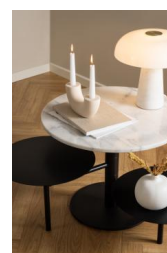

Lahti coffee table

Item H000023387 designrights® 

Lahti round coffee table set, top white Guangxi polished marble and matt black rough powder coated steel, base matt black rough powder coated steel, with turn function, Ø60x47 cm

Designed with flexibility in mind, the 3-tier table stands out with its 2 rotating arms, allowing customisable tabletop arrangements. In the centre, there is a white marble top around which each arm holds a slender black tabletop set at a different height. The interplay of white marble and black steel creates a captivating centrepiece for modern living rooms.

- Modern round coffee table with 3 tabletops
- Designed with 2 rotating arms carrying 2 black steel tabletops
- Central tabletop made of white marble
- Black round base made of powder coated steel for stability and style
- Designed by our in-house designer Lasse Cha Pedersen and exclusively protected for Actona

Colour: marble white Guangxi polished, steel matt black rough powder coated

Base: steel matt black rough powder coated

Details and specifications

Lahti coffee table H000023387

Main info	
Model	Lahti
Item group	coffee table
Item no.	H000023387
EAN code	5713941326324
Main shape	round
Size (WxDxH)	Ø60x47 cm
Table set	Ø60x45;Ø40x35;Ø40x25
Features	turn function
CBM	0.08 cbm