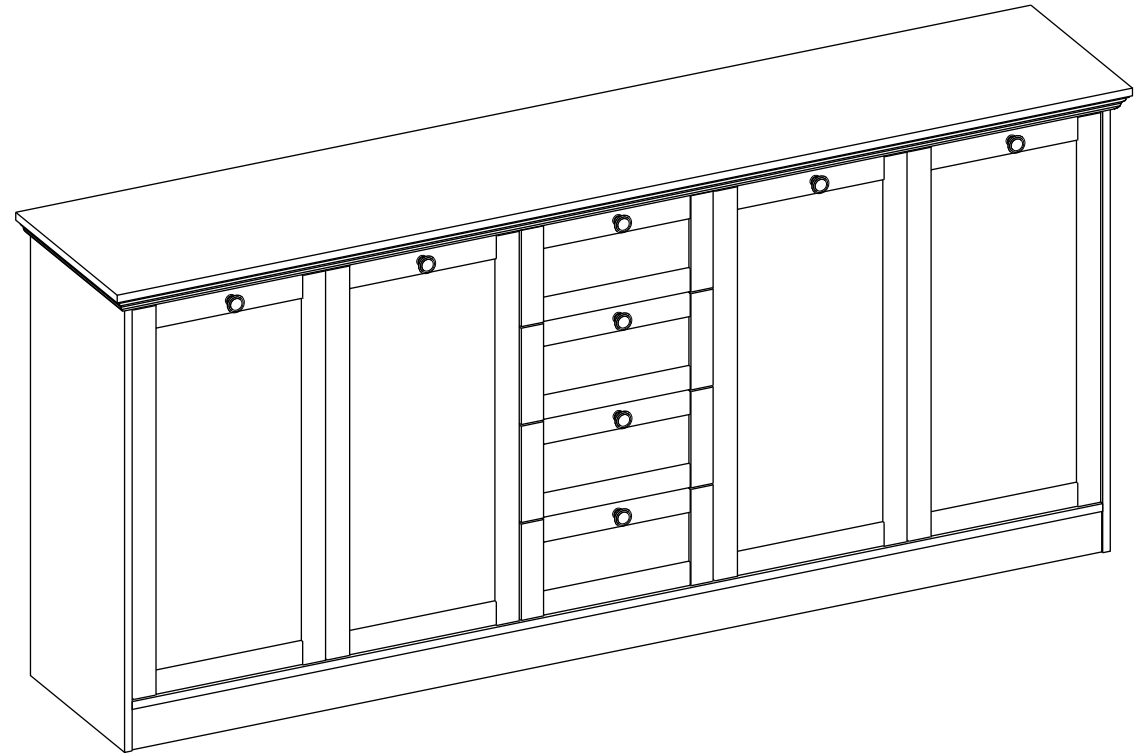

# LW52/137

Item Name	Landwood 41 Kompaktgarderobe
Colors 1	White
Colors 2	-
Colors 3	-
Colors 4	-
Colors 5	-

		Finishing
Panels material 1	chipboard	Melamine/ABS
Panels material 2	HDF	-
Panels material 3	MDF	Melamine
Doors	MDF	Melamine
Handles material	metal	-
Legs material	plastic	-
Mirror	-	-
Glass	-	-
Edges	Melamine/ABS	-
Soft edges	No	-
Wall fixing fittings	No	-
Extension	-	-
Extension size (cm)	-	-
Extension stored under the top	-	-
Synchronized opening	-	-
Top panel thickness (mm)	15 mm	Melamine/ABS

LW52/137