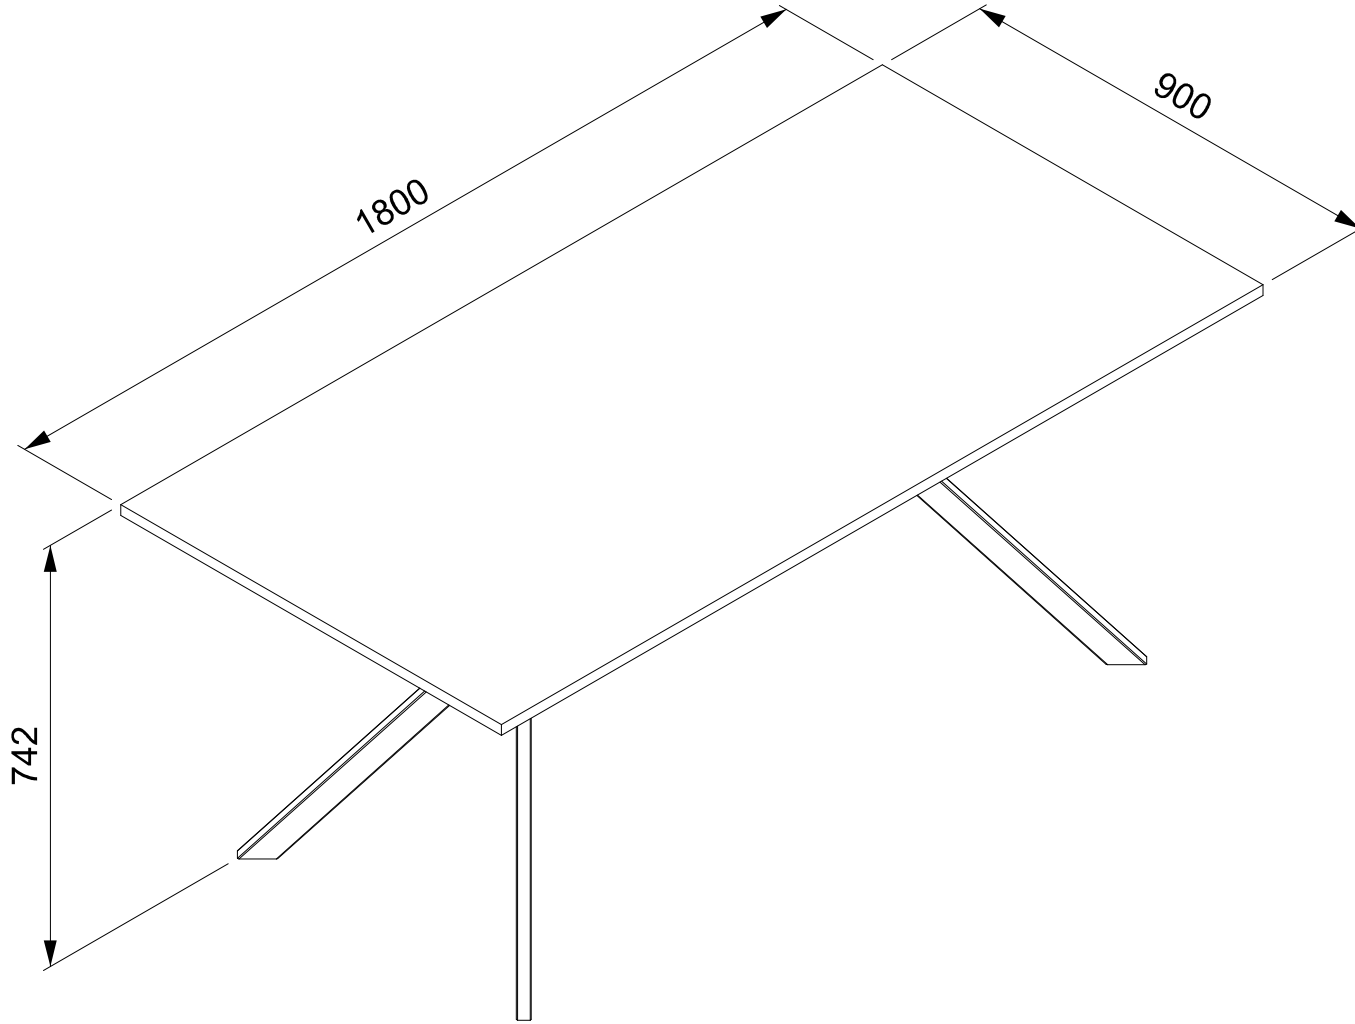

ONX/137

| | |
|-----------|---------------------|
| Item Name | Onex Tisch |
| Colors 1 | Dekor Flagstaff Oak |
| Colors 2 | Dekor Artisan Oak |
| Colors 3 | - |
| Colors 4 | - |
| Colors 5 | - |

| | | Finishing |
|--------------------------------|-----------|-----------|
| Panels material 1 | chipboard | ABS |
| Panels material 2 | Metall | - |
| Panels material 3 | - | - |
| Doors | - | - |
| Handles material | - | - |
| Legs material | Metall | - |
| Mirror | - | - |
| Glass | - | - |
| Edges | ABS | - |
| Soft edges | No | - |
| Wall fixing fittings | No | - |
| Extension | No | - |
| Extension size (cm) | - | - |
| Extension stored under the top | - | - |
| Synchronized opening | - | - |
| Top panel thickness (mm) | 22 mm | - |
| | | |
| | | |

ONX/137

ONX81A/173

| | |
|-----------|------------------|
| Item Name | metal table base |
| Colors 1 | black |
| Colors 2 | white |
| Colors 3 | |
| Colors 4 | |
| Colors 5 | |

| | | Finishing |
|--------------------------------|------|---------------|
| Panels material 1 | | |
| Panels material 2 | | |
| Panels material 3 | | |
| Doors | | |
| Handles material | | |
| Legs material | Iron | sandy painted |
| Mirror | | |
| Glass | | |
| Edges | | |
| Soft edges | | |
| Wall fixing fittings | | |
| Extension | | |
| Extension size (cm) | | |
| Extension stored under the top | | |
| Synchronized opening | | |
| Top panel thickness (mm) | | |
| | | |
| | | |