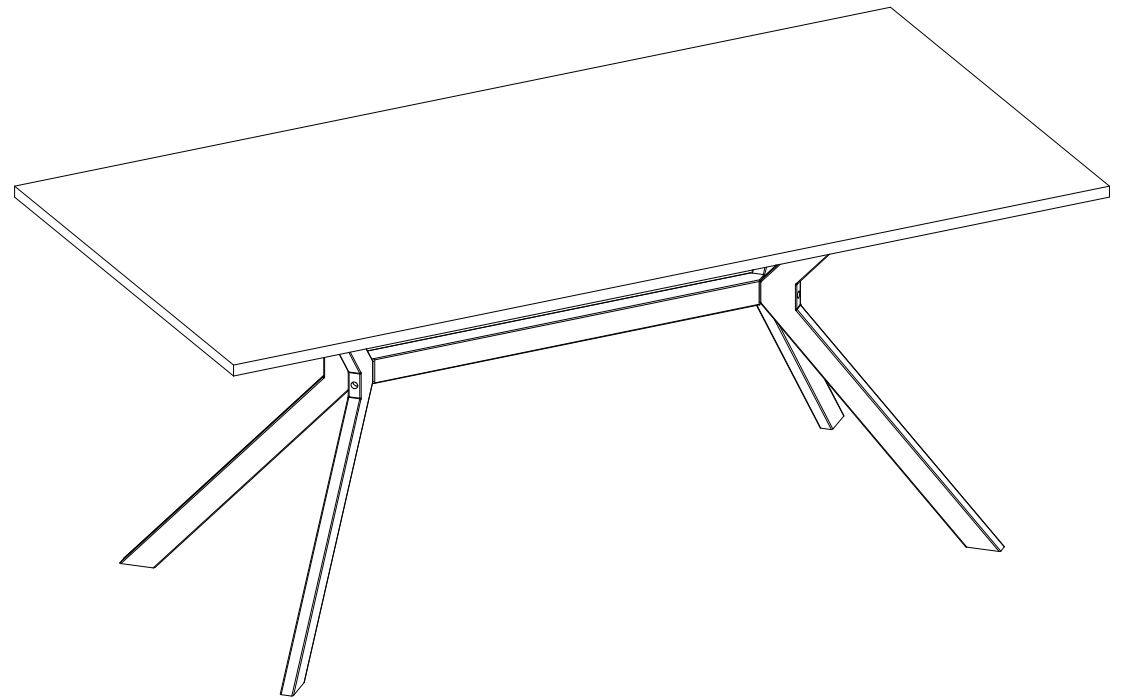

ONX/137

| | |
|-----------|---------------------|
| Item Name | Onex Tisch |
| Colors 1 | Dekor Flagstaff Oak |
| Colors 2 | Dekor Artisan Oak |
| Colors 3 | - |
| Colors 4 | - |
| Colors 5 | - |

| | | Finishing |
|--------------------------------|-----------|-----------|
| Panels material 1 | chipboard | ABS |
| Panels material 2 | Metall | - |
| Panels material 3 | - | - |
| Doors | - | - |
| Handles material | - | - |
| Legs material | Metall | - |
| Mirror | - | - |
| Glass | - | - |
| Edges | ABS | - |
| Soft edges | No | - |
| Wall fixing fittings | No | - |
| Extension | No | - |
| Extension size (cm) | - | - |
| Extension stored under the top | - | - |
| Synchronized opening | - | - |
| Top panel thickness (mm) | 22 mm | - |
| | | |
| | | |

ONX/137

ONX81A/173

| | |
|-----------|------------------|
| Item Name | metal table base |
| Colors 1 | black |
| Colors 2 | white |
| Colors 3 | |
| Colors 4 | |
| Colors 5 | |

| | | Finishing |
|--------------------------------|------|---------------|
| Panels material 1 | | |
| Panels material 2 | | |
| Panels material 3 | | |
| Doors | | |
| Handles material | | |
| Legs material | Iron | sandy painted |
| Mirror | | |
| Glass | | |
| Edges | | |
| Soft edges | | |
| Wall fixing fittings | | |
| Extension | | |
| Extension size (cm) | | |
| Extension stored under the top | | |
| Synchronized opening | | |
| Top panel thickness (mm) | | |
| | | |
| | | |