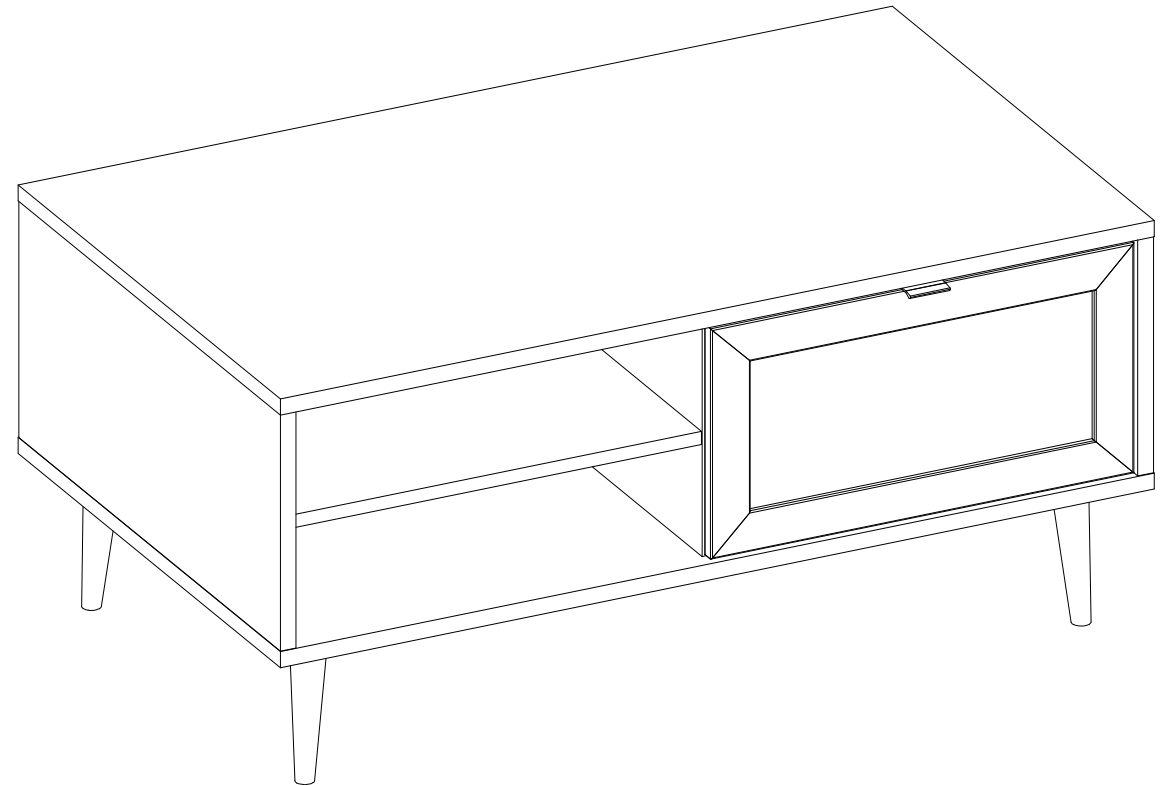

# BLI55A/137

Item Name	Bali 55A Couchtisch
Colors 1	Sonoma
Colors 2	-
Colors 3	-
Colors 4	-
Colors 5	-

		Finishing
Panels material 1	chipboard	ABS
Panels material 2	MDF	-
Panels material 3	-	-
Doors	MDF	-
Handles material	plastic	-
Legs material	wood	-
Mirror	-	-
Glass	-	-
Edges	ABS	-
Soft edges	No	-
Wall fixing fittings	No	-
Extension	-	-
Extension size (cm)	-	-
Extension stored under the top	-	-
Synchronized opening	-	-
Top panel thickness (mm)	18 mm	ABS

**BLI55A/137**