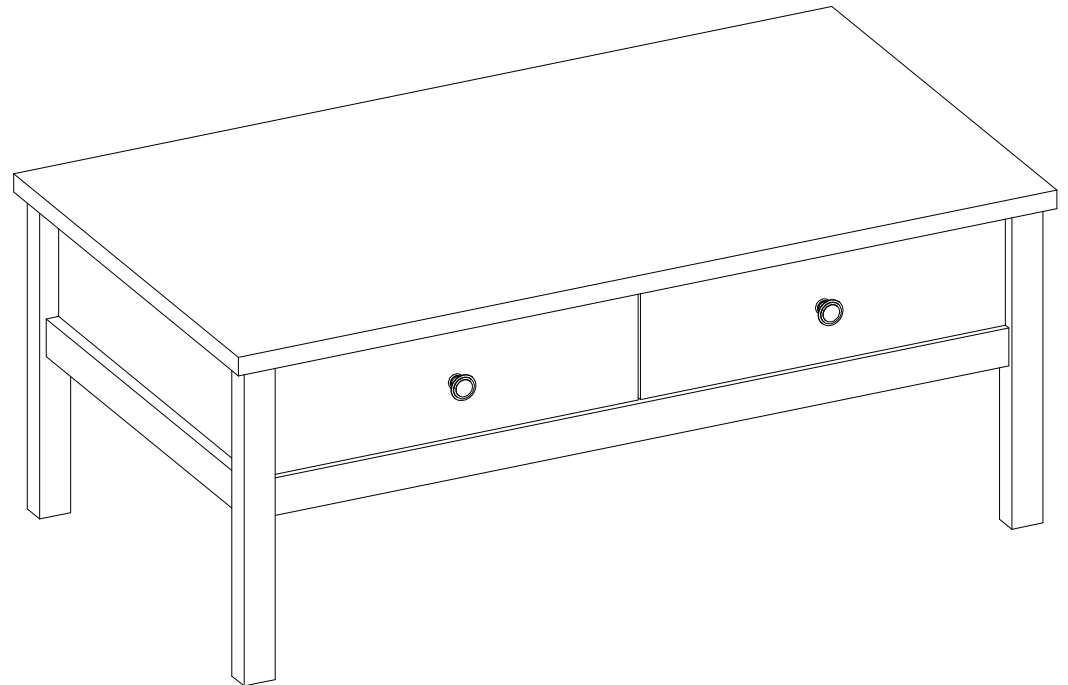

BERG56/137

Item Name	Bergen 56
Colors 1	White/Artisan oak
Colors 2	-
Colors 3	-
Colors 4	-
Colors 5	-

		Finishing
Panels material 1	chipboard	Melamine/ABS
Panels material 2	MDF	-
Panels material 3	HDF	-
Doors	chipboard	ABS
Handles material	metal	-
Legs material	MDF	-
Mirror	-	-
Glass	-	-
Edges	Melamine/ABS	-
Soft edges	No	-
Wall fixing fittings	No	-
Extension	No	-
Extension size (cm)	-	-
Extension stored under the top	-	-
Synchronized opening	-	-
Top panel thickness (mm)	22 mm	-

BERG56/137