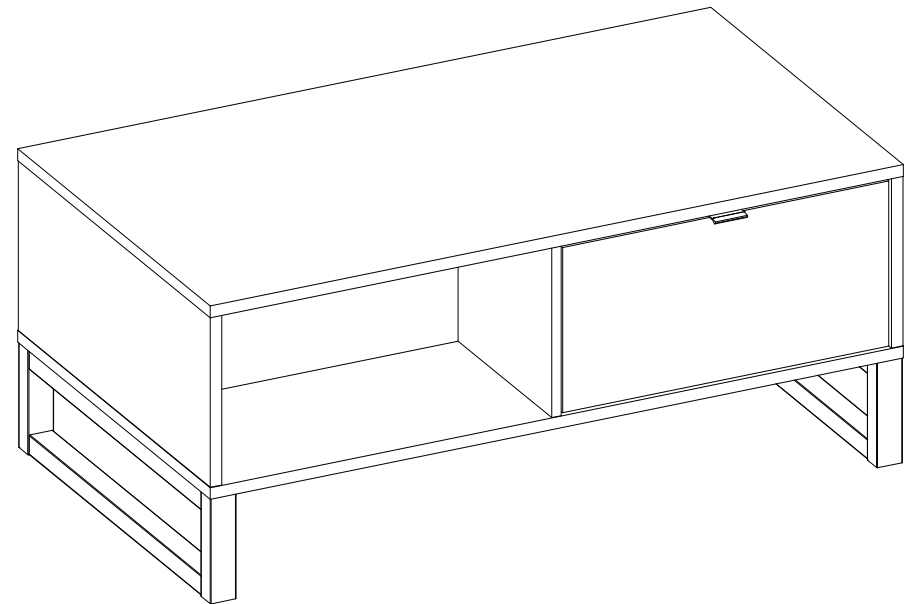

# SMA55A/137

Item Name	Sumatra 55A Couchtisch
Colors 1	Anthracite/ decor bambus
Colors 2	-
Colors 3	-
Colors 4	-
Colors 5	-

		Finishing
Panels material 1	chipboard	Melamine/ABS
Panels material 2	MDF	-
Panels material 3	HDF	-
Doors	chipboard	-
Handles material	plastic	-
Legs material	MDF	-
Mirror	-	-
Glass	-	-
Edges	Melamine/ABS	-
Soft edges	No	-
Wall fixing fittings	No	-
Extension	-	-
Extension size (cm)	-	-
Extension stored under the top	-	-
Synchronized opening	-	-
Top panel thickness (mm)	18 mm	Melamine/ABS

**SMA55A/137**