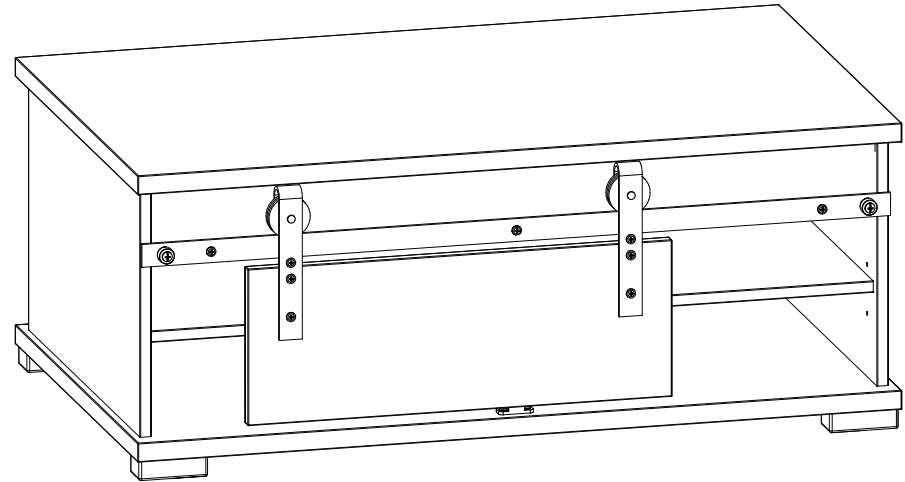

MZO55A/001

Item Name	
Colors 1	Flagstaff Oak
Colors 2	
Colors 3	
Colors 4	
Colors 5	

		Finishing
Panels material 1	Chipboard	Foiled
Panels material 2		
Panels material 3		
Doors	Chipboard	Foiled
Handles material	metal	
Legs material	plastic	
Mirror		
Glass		
Edges	no	
Soft edges		
Wall fixing fittings		no
Extension		
Extension size (cm)		
Extension stored under the top		
Synchronized opening		
Top panel thickness (mm)	25	
Backrest (material)		
Seat (material)		
Frame (material)		