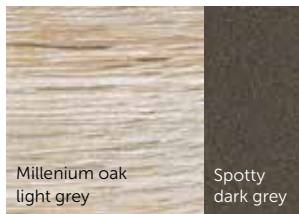

K496

Old oak
Blue stone

K570

Table leg / top
Excalibur oak

K574

Excalibur oak
Black

K535

Table leg / top
Millenium oak dark

K540

Table leg / top
Millenium oak light grey

K636

Hunton oak
Fenix Black

K637

Hunton oak
Black

K541

Millenium oak light grey
Black accent

K542

Millenium oak light grey
Marble

K616

Synchronous black
Old oak

K699

Old oak
Synchronous black

K546

Millenium oak light grey
White

K549

Millenium oak light grey
Spotty dark grey

Tafels / Tables

1

Kies type

Choisissez le type

2

Kies dikte tafelblad