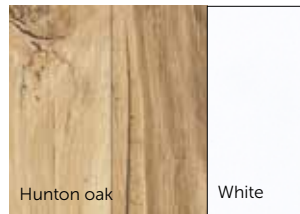

K635

Table leg / top
Hunton oak

K537

Millenium oak dark
Spotty dark grey

K538

Millenium oak dark
Spotty dark grey

K621

Hunton oak
White