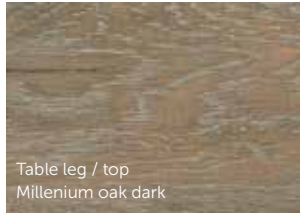

UML

Plateau = 38 mm - 80 mm
Pied = 80 x 20 mm métal

HT 2UML - T14UML

Q

Plateau = 80 mm
Pied = 80 x 8 mm

T13Q - HT1Q

K495

Table leg / top
Old oak

K496

Old oak
Blue stone

K570

Table leg / top
Excalibur oak

K574

Excalibur oak
Black

K535

Table leg / top
Millenium oak dark

K635

Table leg / top
Hunton oak

K537

Millenium oak dark
Spotty dark grey

K538

Millenium oak dark
Spotty dark grey

K621

Hunton oak
White