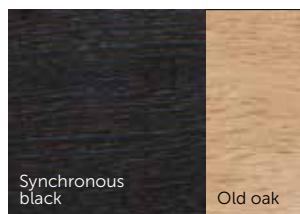

K496

Old oak
Blue stone

K570

Table leg / top
Excalibur oak

K574

Excalibur oak
Black

K535

Table leg / top
Millenium oak dark

K635

Table leg / top
Hunton oak

K537

Millenium oak dark
Spotty dark grey

K538

Millenium oak dark
Spotty dark grey

K621

Hunton oak
White

K540

Table leg / top
Millenium oak light grey

K636

Hunton oak
Fenix Black

K637

Hunton oak
Black

K541

Millenium oak light grey
Black accent

K542

Millenium oak light grey
Marble

K616

Synchronous black
Old oak

K699

Old oak
Synchronous black

K546

Millenium oak light grey
White