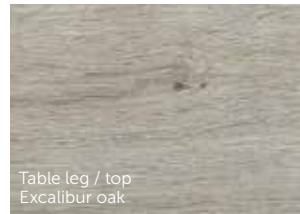

UML

Plateau = 38 mm - 80 mm
Pied = 80 x 20 mm métal

HT 2UML - T14UML

Q

Plateau = 80 mm
Pied = 80 x 8 mm

T13Q - HT1Q

K495

Table leg / top
Old oak

K496

Old oak
Blue stone

K570

Table leg / top
Excalibur oak

K574

Excalibur oak
Black

K535

Table leg / top
Millenium oak dark