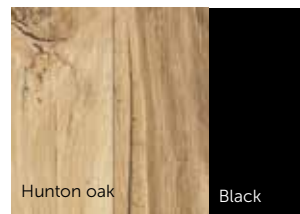

K540

Table leg / top
Millenium oak light grey

K636

Hunton oak
Fenix Black

K637

Hunton oak
Black

K541

Millenium oak light grey
Black accent