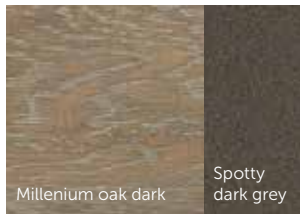

K496

Old oak
Blue stone

K570

Table leg / top
Excalibur oak

K574

Excalibur oak
Black

K535

Table leg / top
Millenium oak dark

K635

Table leg / top
Hunton oak

K537

Millenium oak dark
Spotty dark grey

K538

Millenium oak dark
Spotty dark grey

K621

Hunton oak
White