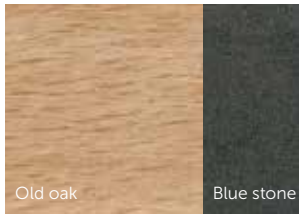

UML

Plateau = 38 mm - 80 mm
Pied = 80 x 20 mm métal

HT 2UML - T14UML

Q

Plateau = 80 mm
Pied = 80 x 8 mm

T13Q - HT1Q

K495

Table leg / top
Old oak

K496

Old oak
Blue stone

K570

Table leg / top
Excalibur oak

K574

Excalibur oak
Black

K535

Table leg / top
Millenium oak dark