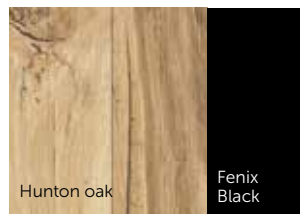

K540

Table leg / top
Millenium oak light grey

K636

Hunton oak
Fenix Black

K637

Hunton oak
Black

K541

Millenium oak light grey
Black accent