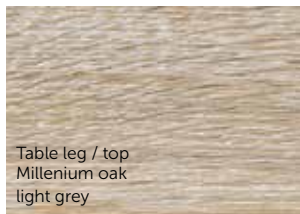

K540

Table leg / top
Millenium oak light grey

K636

Hunton oak
Fenix Black

K637

Hunton oak
Black

K541

Millenium oak light grey
Black accent