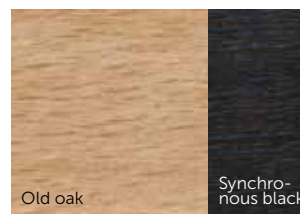

K540

Table leg / top
Millenium oak light grey

K636

Hunton oak
Fenix Black

K637

Hunton oak
Black

K541

Millenium oak light grey
Black accent

K542

Millenium oak light grey
Marble

K616

Synchronous black
Old oak

K699

Old oak
Synchronous black

K546

Millenium oak light grey
White

K549

Millenium oak light grey
Spotty dark grey

Tafels / Tables

1

Kies type

Choisissez le type

2

Kies dikte tafelblad