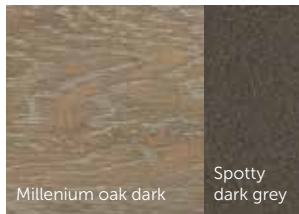

K496

Old oak
Blue stone

K570

Table leg / top
Excalibur oak

K574

Excalibur oak
Black

K535

Table leg / top
Millenium oak dark

K635

Table leg / top
Hunton oak

K537

Millenium oak dark
Spotty dark grey

K538

Millenium oak dark
Spotty dark grey

K621

Hunton oak
White

K540

Table leg / top
Millenium oak light grey

K636

Hunton oak
Fenix Black

K637

Hunton oak
Black

K541

Millenium oak light grey
Black accent