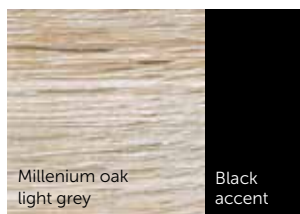

K496

Old oak
Blue stone

K570

Table leg / top
Excalibur oak

K574

Excalibur oak
Black

K535

Table leg / top
Millenium oak dark

K635

Table leg / top
Hunton oak

K537

Millenium oak dark
Spotty dark grey

K538

Millenium oak dark
Spotty dark grey

K621

Hunton oak
White

K540

Table leg / top
Millenium oak light grey

K636

Hunton oak
Fenix Black

K637

Hunton oak
Black

K541

Millenium oak light grey
Black accent

K542

Millenium oak light grey
Marble

K616

Synchronous black
Old oak

K699

Old oak
Synchronous black

K546

Millenium oak light grey
White