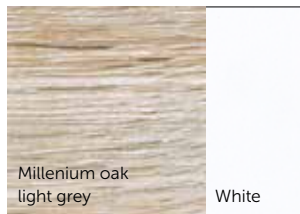

K542

Millenium oak light grey
Marble

K616

Synchronous black
Old oak

K699

Old oak
Synchronous black

K546

Millenium oak light grey
White

K549

Millenium oak light grey
Spotty dark grey

Tafels / Tables

1

Kies type

Choisissez le type

2

Kies dikte tafelblad