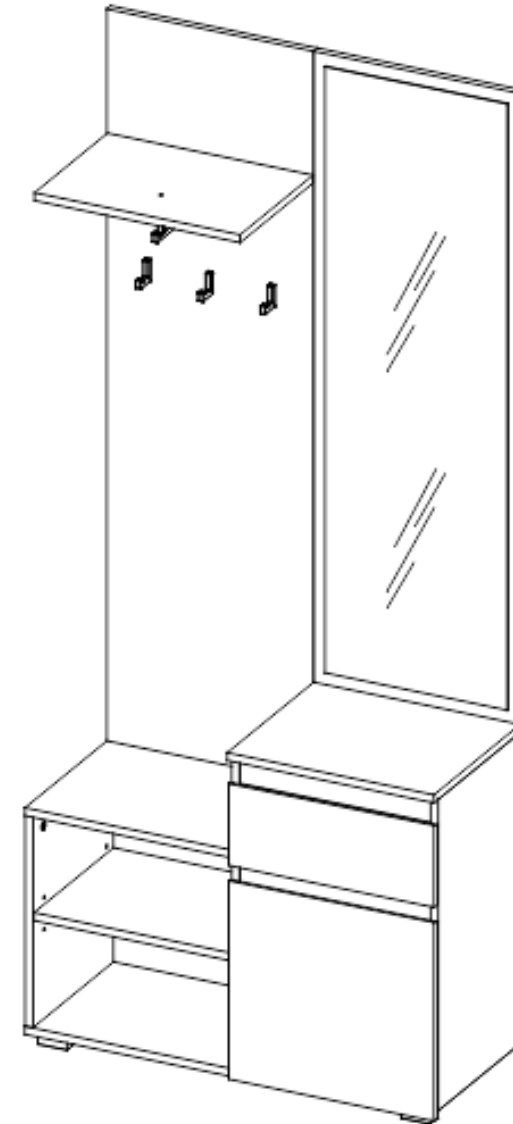

# IGE41B/033

Item Name	Image 41B
Colors 1	white
Colors 2	
Colors 3	
Colors 4	
Colors 5	

		Finishing
Panels material 1	chipboard	melamin
Panels material 2		
Panels material 3		
Doors	yes	
Handles material		
Legs material	plastic	
Mirror	yes	
Glass		
Edges	ABS	
Soft edges		
Wall fixing fittings	yes	
Extension		
Extension size (cm)		
Extension stored under the top		
Synchronized opening		
Top panel thickness (mm)	16	16
Backrest (material)		
Seat (material)		
Frame (material)		