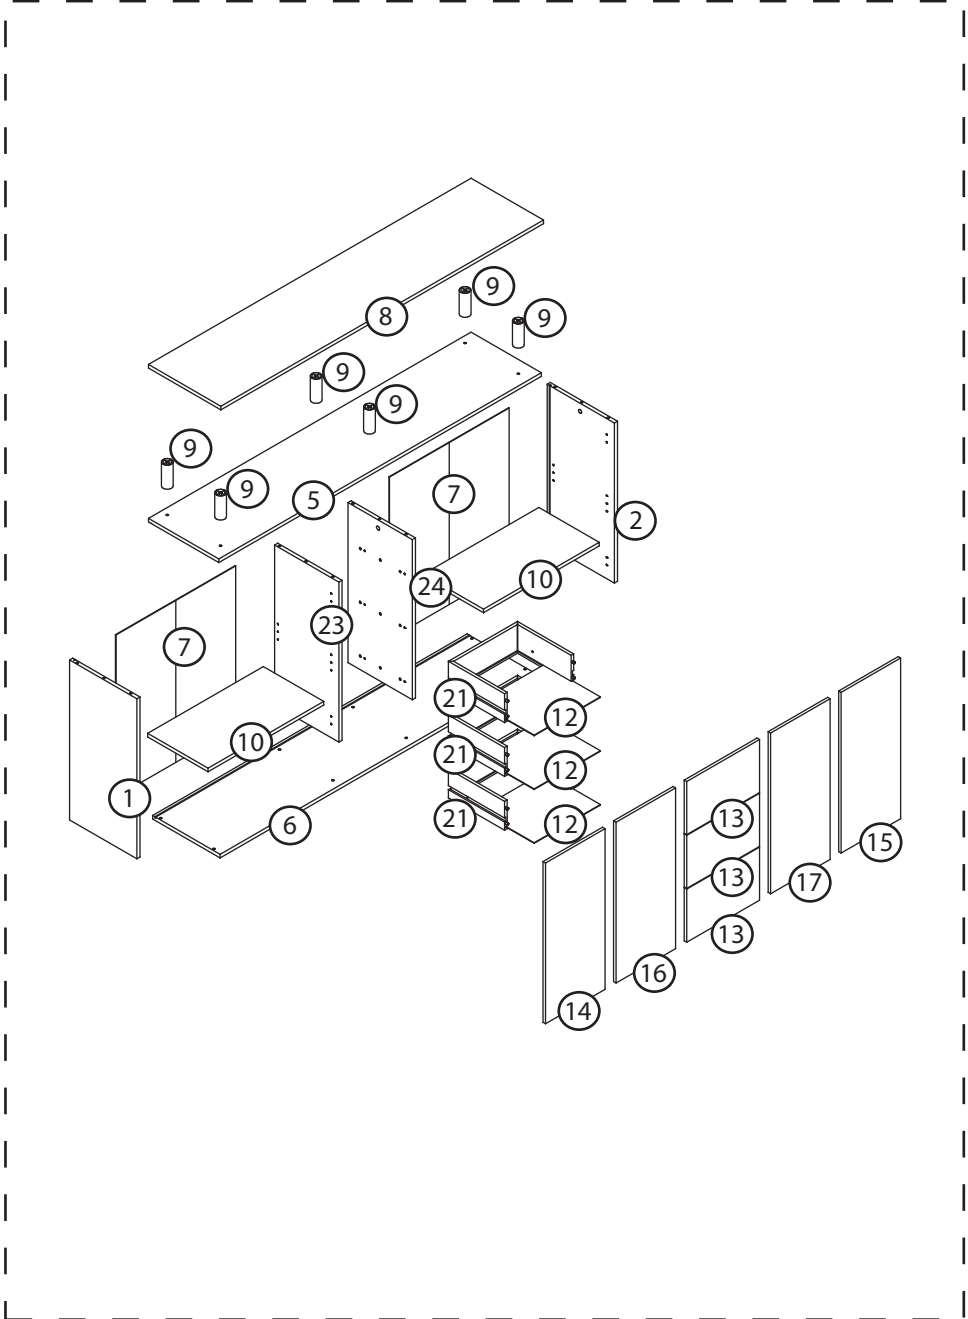

NEV/001

Item Name	
Colors 1	Decor Oak
Colors 2	Decor Concrete / White
Colors 3	Decor White / Dark Concrete
Colors 4	Decor Old Style / Anthrazit
Colors 5	Decor Oak / White
Colors 6	Decor White / Black

		Finishing
Panels material 1	Chipboard	Foiled
Panels material 2		
Panels material 3		
Doors	Chipboard	Foiled
Handles material	plastic	
Legs material	plastic	
Mirror		
Glass		
Edges	no	
Soft edges		
Wall fixing fittings		
Extension		
Extension size (cm)		
Extension stored under the top		
Synchronized opening		
Top panel thickness (mm)		
Backrest (material)		
Seat (material)		
Frame (material)		

finon

NEV/001

NEV/001

		Dimensions / Abmessung in mm/ Measurements		T	V	H	QK L	QK R	LK L	LK R
①	1 x	666 x 323 x 15		S	F	F	-	-	M	-
②	1 x	666 x 323 x 15		S	F	F	-	-	M	-
③	-	-		-	-	-	-	-	-	-
④	-	-		-	-	-	-	-	-	-
⑤	1 x	1550 x 338 x 15		S	F	F	M	M	M	-
⑥	1 x	1511 x 324 x 15		S	F	F	M	M	M	-
⑦	2 x	674 x 575 x 2,5		HDF	L	-	-	-	-	-
⑧	1 x	1550 x 348 x 15		S	F	F	M	M	M	-
⑨	6 x	100 x 40		PVC	PVC	PVC	-	-	-	-
⑩	2 x	556 x 290 x 12		S	F	F	-	-	M	-
⑪	-	-		-	-	-	-	-	-	-
⑫	3 x	270 x 318 x 2,5		HDF	L	-	-	-	-	-
⑬	3 x	350 x 221 x 12		S	F	F	M	M	M	-
⑭	1 x	669 x 286 x 12		S	F	F	M	M	M	M
⑮	1 x	669 x 286 x 12		S	F	F	M	M	M	M
⑯	1 x	669 x 286 x 12		S	F	F	M	M	M	M
⑰	1 x	669 x 286 x 12		S	F	F	M	M	M	M
⑱	-	-		-	-	-	-	-	-	-
⑲	-	-		-	-	-	-	-	-	-
⑳	-	-		-	-	-	-	-	-	-
㉑	3 x	872 x 120 x 12,5		S	F	F	-	-	U	U
㉒	-	-		-	-	-	-	-	-	-
㉓	1 x	666 x 309 x 15		S	F	F	-	-	M	-
㉔	1 x	666 x 309 x 15		S	F	F	-	-	M	-