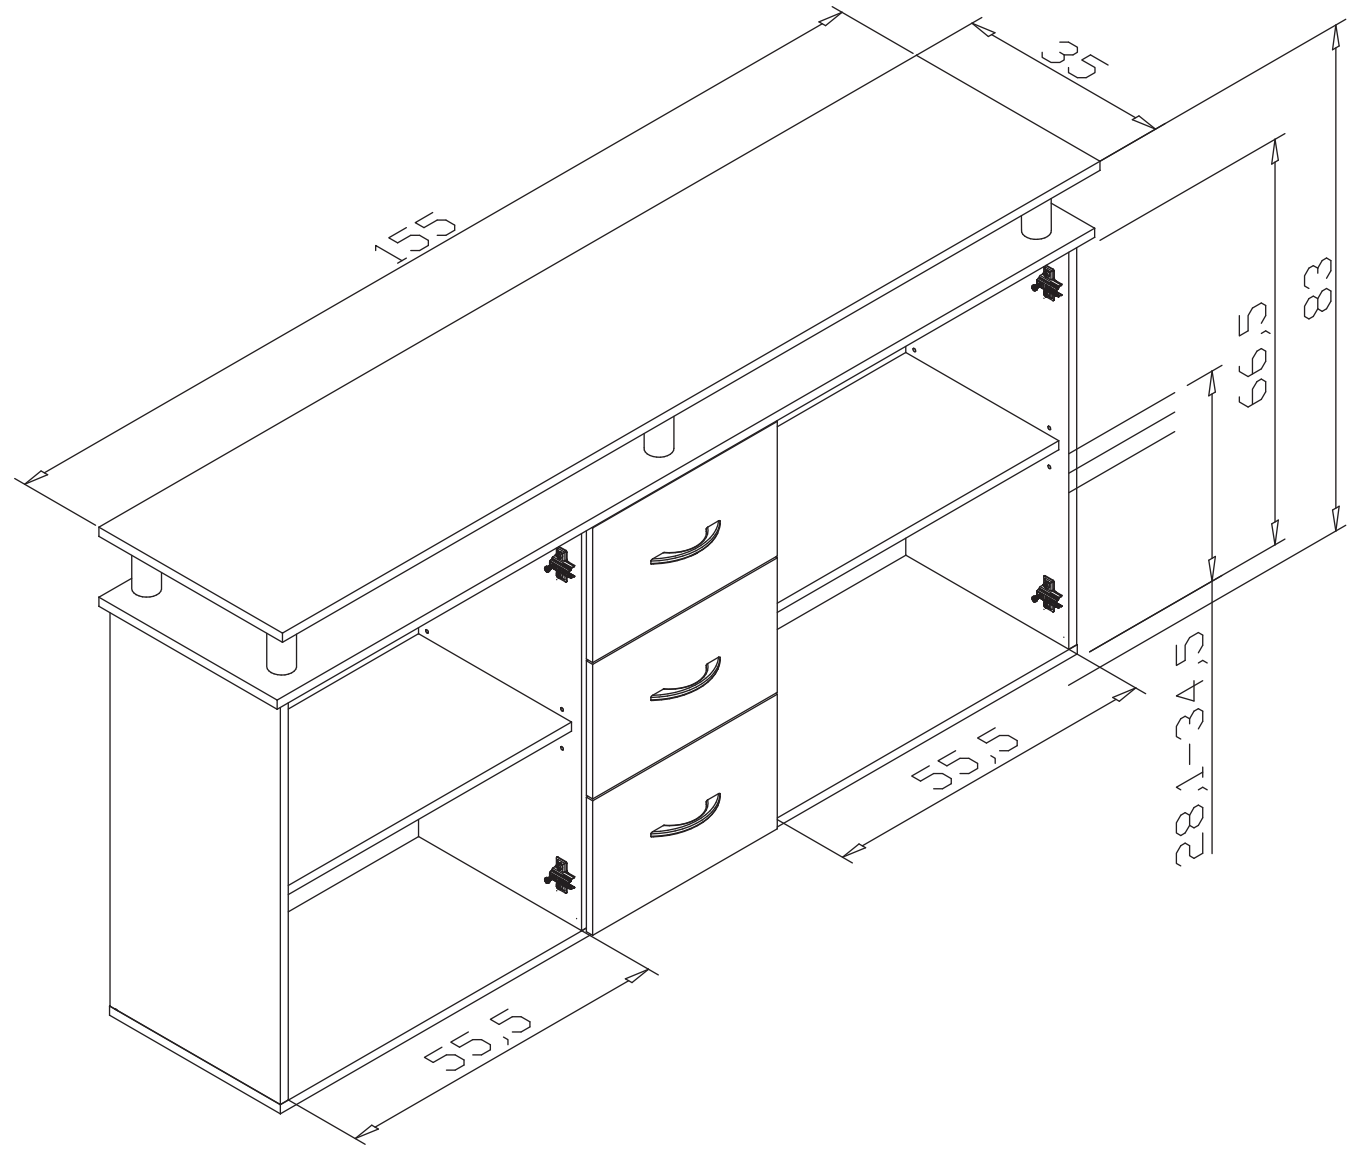

NEV/001

Item Name	
Colors 1	Decor Oak
Colors 2	Decor Concrete / White
Colors 3	Decor White / Dark Concrete
Colors 4	Decor Old Style / Anthrazit
Colors 5	Decor Oak / White
Colors 6	Decor White / Black

		Finishing
Panels material 1	Chipboard	Foiled
Panels material 2		
Panels material 3		
Doors	Chipboard	Foiled
Handles material	plastic	
Legs material	plastic	
Mirror		
Glass		
Edges	no	
Soft edges		
Wall fixing fittings		
Extension		
Extension size (cm)		
Extension stored under the top		
Synchronized opening		
Top panel thickness (mm)		
Backrest (material)		
Seat (material)		
Frame (material)		

finon

NEV/001

NEV/001

		Dimensions / Abmessung in mm/ Measurements		T	V	H	QK L	QK R	LK L	LK R
①	1 x	666 x 323 x 15		S	F	F	-	-	M	-
②	1 x	666 x 323 x 15		S	F	F	-	-	M	-
③	-	-		-	-	-	-	-	-	-
④	-	-		-	-	-	-	-	-	-
⑤	1 x	1550 x 338 x 15		S	F	F	M	M	M	-
⑥	1 x	1511 x 324 x 15		S	F	F	M	M	M	-
⑦	2 x	674 x 575 x 2,5		HDF	L	-	-	-	-	-
⑧	1 x	1550 x 348 x 15		S	F	F	M	M	M	-
⑨	6 x	100 x 40		PVC	PVC	PVC	-	-	-	-
⑩	2 x	556 x 290 x 12		S	F	F	-	-	M	-
⑪	-	-		-	-	-	-	-	-	-
⑫	3 x	270 x 318 x 2,5		HDF	L	-	-	-	-	-
⑬	3 x	350 x 221 x 12		S	F	F	M	M	M	-
⑭	1 x	669 x 286 x 12		S	F	F	M	M	M	M
⑮	1 x	669 x 286 x 12		S	F	F	M	M	M	M
⑯	1 x	669 x 286 x 12		S	F	F	M	M	M	M
⑰	1 x	669 x 286 x 12		S	F	F	M	M	M	M
⑱	-	-		-	-	-	-	-	-	-
⑲	-	-		-	-	-	-	-	-	-
⑳	-	-		-	-	-	-	-	-	-
㉑	3 x	872 x 120 x 12,5		S	F	F	-	-	U	U
㉒	-	-		-	-	-	-	-	-	-
㉓	1 x	666 x 309 x 15		S	F	F	-	-	M	-
㉔	1 x	666 x 309 x 15		S	F	F	-	-	M	-