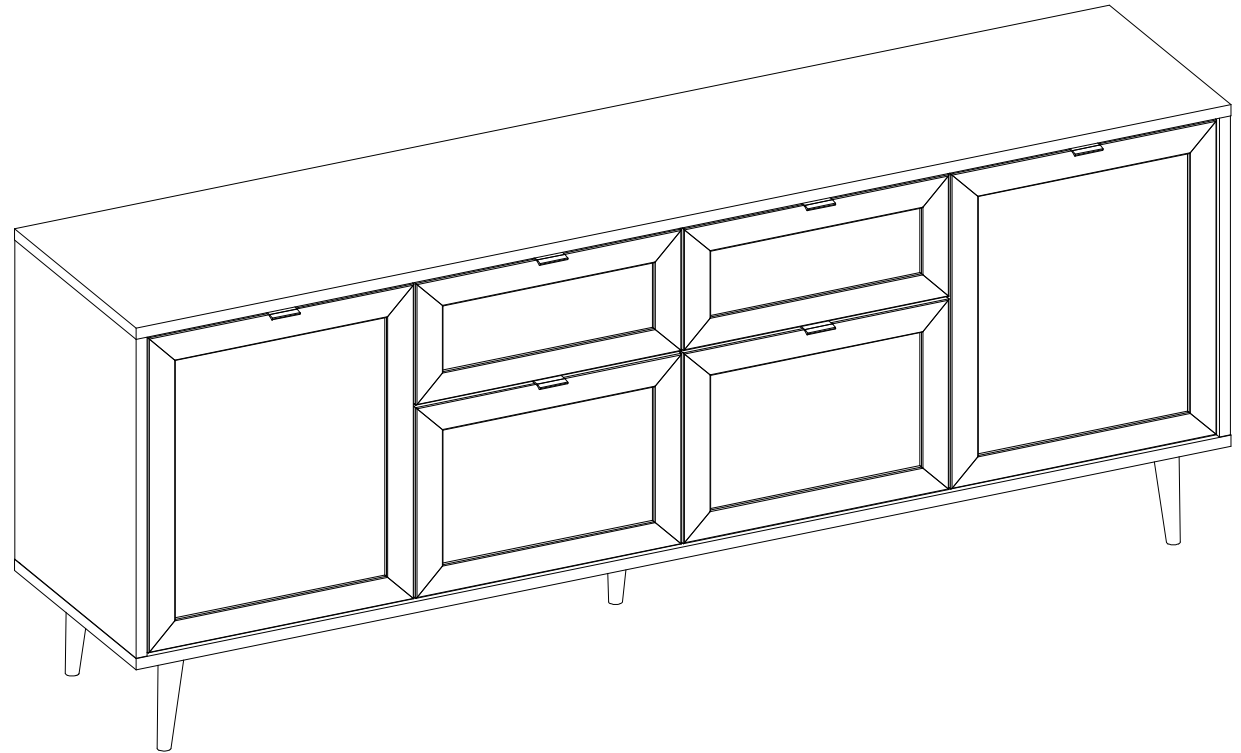

# BLI51B/137

Item Name	Bali 51B Sideboard
Colors 1	Sonoma
Colors 2	-
Colors 3	-
Colors 4	-
Colors 5	-

		Finishing
Panels material 1	chipboard	Melamine/ABS
Panels material 2	HDF	-
Panels material 3	MDF	-
Doors	MDF	-
Handles material	plastic	-
Legs material	wood	-
Mirror	-	-
Glass	-	-
Edges	Melamine/ABS	-
Soft edges	No	-
Wall fixing fittings	Yes	-
Extension	-	-
Extension size (cm)	-	-
Extension stored under the top	-	-
Synchronized opening	-	-
Top panel thickness (mm)	18 mm	Melamine/ABS

**BLI51B/137**