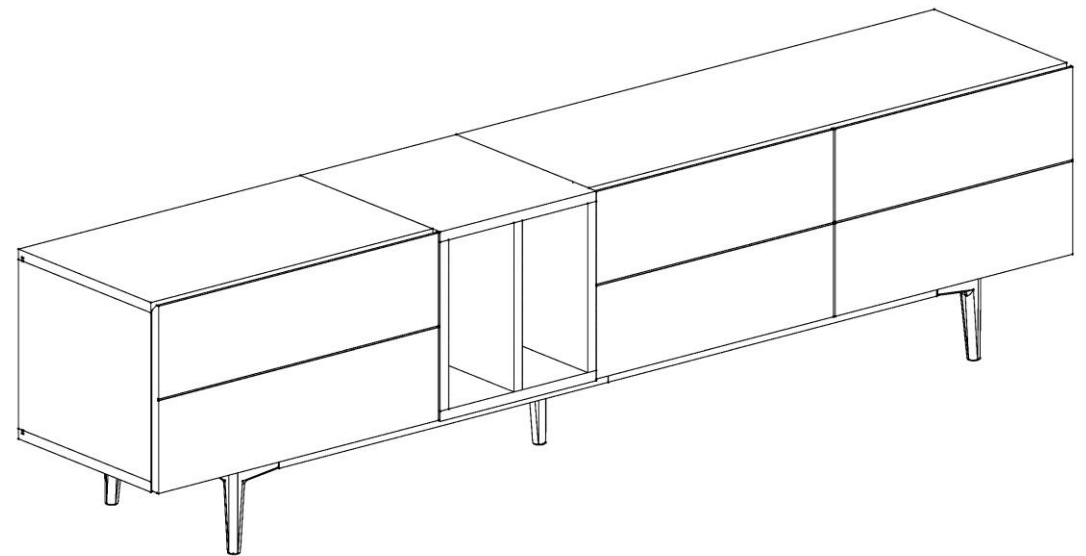

NLA56A/180

Item Name	NOLA 56A
Colors 1	Artisan Eiche
Colors 2	Schwarz
Colors 3	
Colors 4	
Colors 5	

		Finishing
Panels material 1	Chipboard	Melamine
Panels material 2		
Panels material 3		
Doors	Chipboard	Melamine
Handles material		
Legs material	Plastic	Schwarz
Mirror		
Glass		
Edges	ABS	
Soft edges		
Wall fixing fittings	Yes	
Extension	No	
Extension size (cm)		
Extension stored under the top		
Synchronized opening		
Top panel thickness (mm)	18	Melamine

NLA56A/180