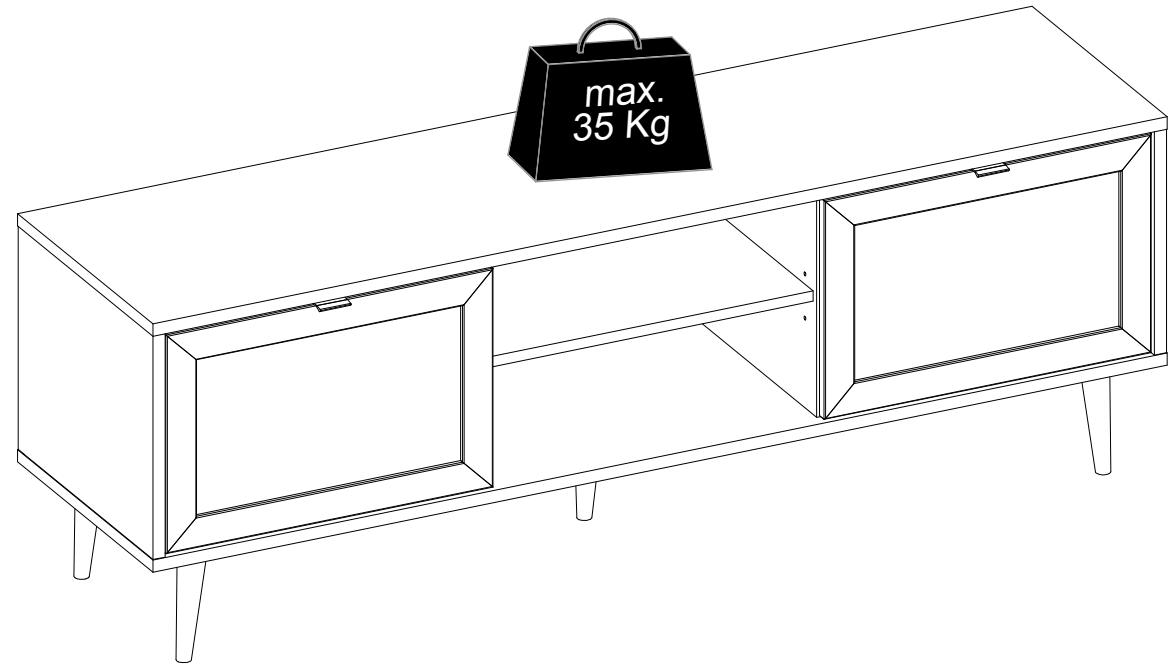

BLI56A/137

| | |
|-----------|-------------------|
| Item Name | Bali 56A TV-Board |
| Colors 1 | Sonoma |
| Colors 2 | - |
| Colors 3 | - |
| Colors 4 | - |
| Colors 5 | - |

| | | Finishing |
|--------------------------------|--------------|--------------|
| Panels material 1 | chipboard | Melamine/ABS |
| Panels material 2 | HDF | - |
| Panels material 3 | MDF | - |
| Doors | MDF | - |
| Handles material | plastic | - |
| Legs material | wood | - |
| Mirror | - | - |
| Glass | - | - |
| Edges | Melamine/ABS | - |
| Soft edges | No | - |
| Wall fixing fittings | Yes | - |
| Extension | - | - |
| Extension size (cm) | - | - |
| Extension stored under the top | - | - |
| Synchronized opening | - | - |
| Top panel thickness (mm) | 18 mm | Melamine/ABS |
| | | |
| | | |

BLI56A/137